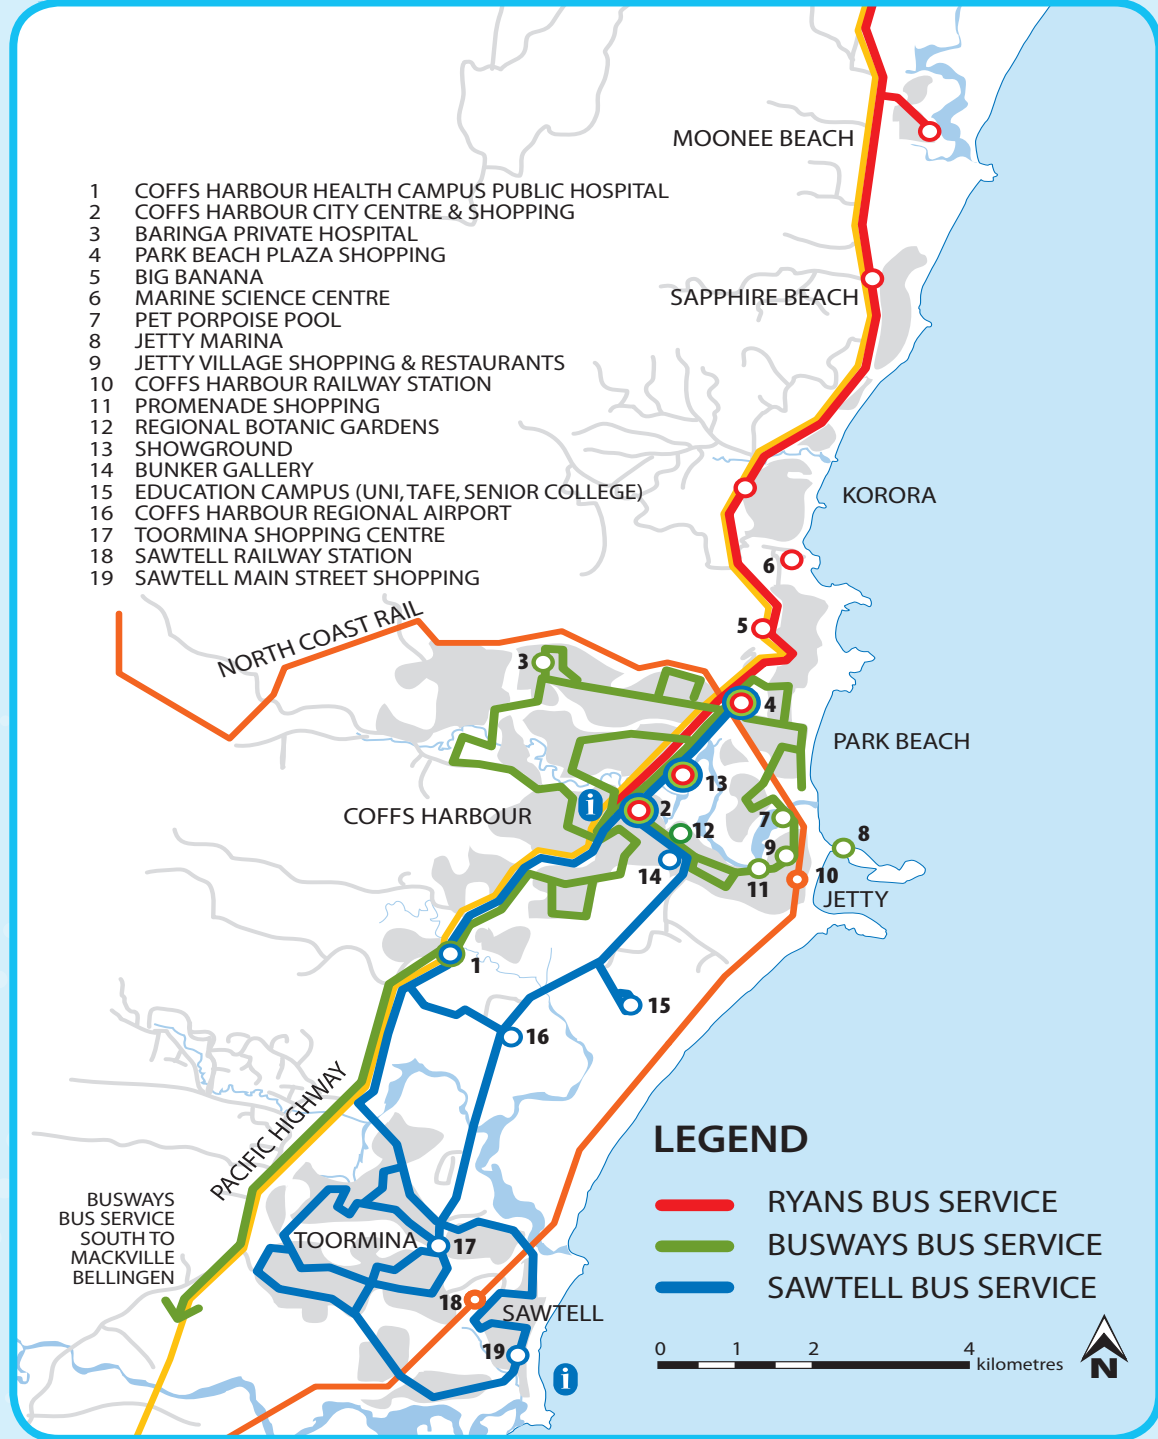

## WHERE BUSES STOP

RYAN'S BUS SERVICE TO GRAFTON

## LEGEND

- RYAN'S BUS SERVICE
- BUSWAYS BUS SERVICE
- SAWTELL BUS SERVICE

0 1 2 4 kilometres 

- 1 COFFS HARBOUR HEALTH CAMPUS PUBLIC HOSPITAL
- 2 COFFS HARBOUR CITY CENTRE & SHOPPING
- 3 BARINGA PRIVATE HOSPITAL
- 4 PARK BEACH PLAZA SHOPPING
- 5 BIG BANANA
- 6 MARINE SCIENCE CENTRE
- 7 PET PORPOISE POOL
- 8 JETTY MARINA
- 9 JETTY VILLAGE SHOPPING & RESTAURANTS
- 10 COFFS HARBOUR RAILWAY STATION
- 11 PROMENADE SHOPPING
- 12 REGIONAL BOTANIC GARDENS
- 13 SHOWGROUND
- 14 BUNKER GALLERY
- 15 EDUCATION CAMPUS (UNI, TAFE, SENIOR COLLEGE)
- 16 COFFS HARBOUR REGIONAL AIRPORT
- 17 TOORMINA SHOPPING CENTRE
- 18 SAWTELL RAILWAY STATION
- 19 SAWTELL MAIN STREET SHOPPING

## LEGEND

- RYAN'S BUS SERVICE
- BUSWAYS BUS SERVICE
- SAWTELL BUS SERVICE

0 1 2 4 kilometres 